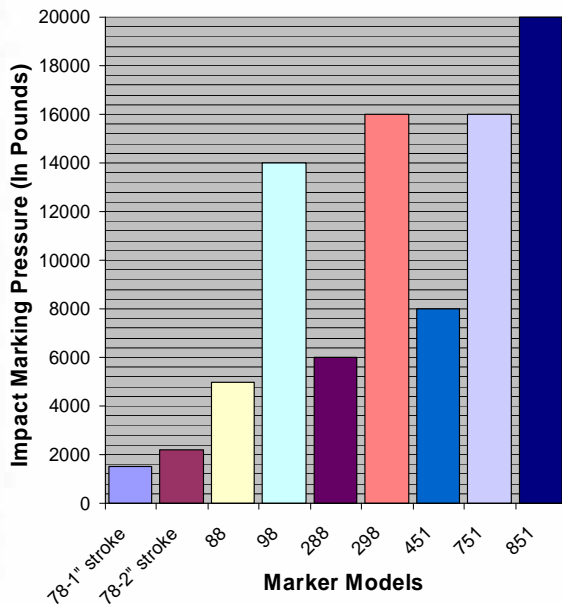

Comparative Pressure Chart